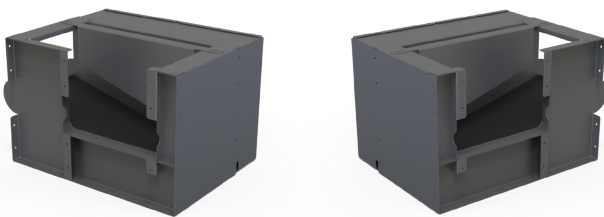

## BIFRÖST.Lift | *vertical conveyor*

### FLEXIBLE CONNECTOR

The vertical conveyor BIFRÖST.Lift is especially designed to transport laundry articles to another level while keeping the items separated.

The conveyor can be used for all kinds of laundry items such as work wear, uniforms, health care, linen, and similar.

### COMPACT DESIGN

The BIFRÖST.BEND.L90 and BIFRÖST.BEND.R90 are corner conveyors, which either turn 90 degrees to the left or to the right to transport laundry items in the right direction.