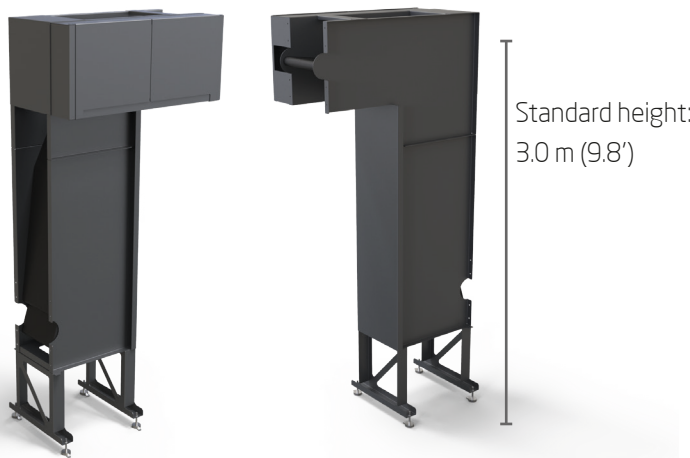

## BIFRÖST.Lift | *vertical conveyor*

### FLEXIBLE CONNECTOR

The vertical conveyor BIFRÖST.Lift is especially designed to transport laundry articles to another level while keeping the items separated.

The conveyor can be used for all kinds of laundry items such as work wear, uniforms, health care, linen, and similar.

### COMPACT DESIGN

The BIFRÖST.BEND.L90 and BIFRÖST.BEND.R90 are corner conveyors, which either turn 90 degrees to the left or to the right to transport laundry items in the right direction.